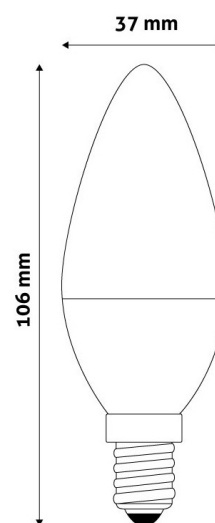

PRODUCT OUTLINE